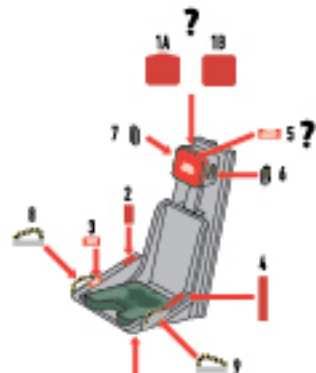

LOCKHEED F80 SHOOTING STAR/T33 TRAINER (LATE) & F94 STARFIRE SEAT BELT SET

?
HEADREST SHAPE
SUPPLIED IN KIT

NOTE: HEADREST
CORRECT SHAPE

NOTE: MAKE SEAT CUSHION
FROM SCRAP PLASTIC

SEAT COLOUR OPTION 1 (EARLY)
ZINC CHROMATE GREEN