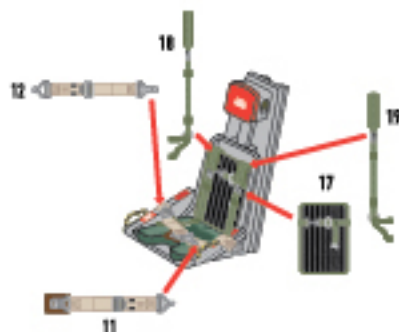

LOCKHEED F80 SHOOTING STAR/T33 TRAINER (LATE) & F94 STARFIRE SEAT BELT SET

?
HEADREST SHAPE
SUPPLIED IN KIT

NOTE: HEADREST
CORRECT SHAPE

NOTE: MAKE SEAT CUSHION
FROM SCRAP PLASTIC

SEAT COLOUR OPTION 1 (EARLY)
ZINC CHROMATE GREEN

SEAT COLOUR OPTION 2 (LATER)
LIGHT AIRCRAFT GREY